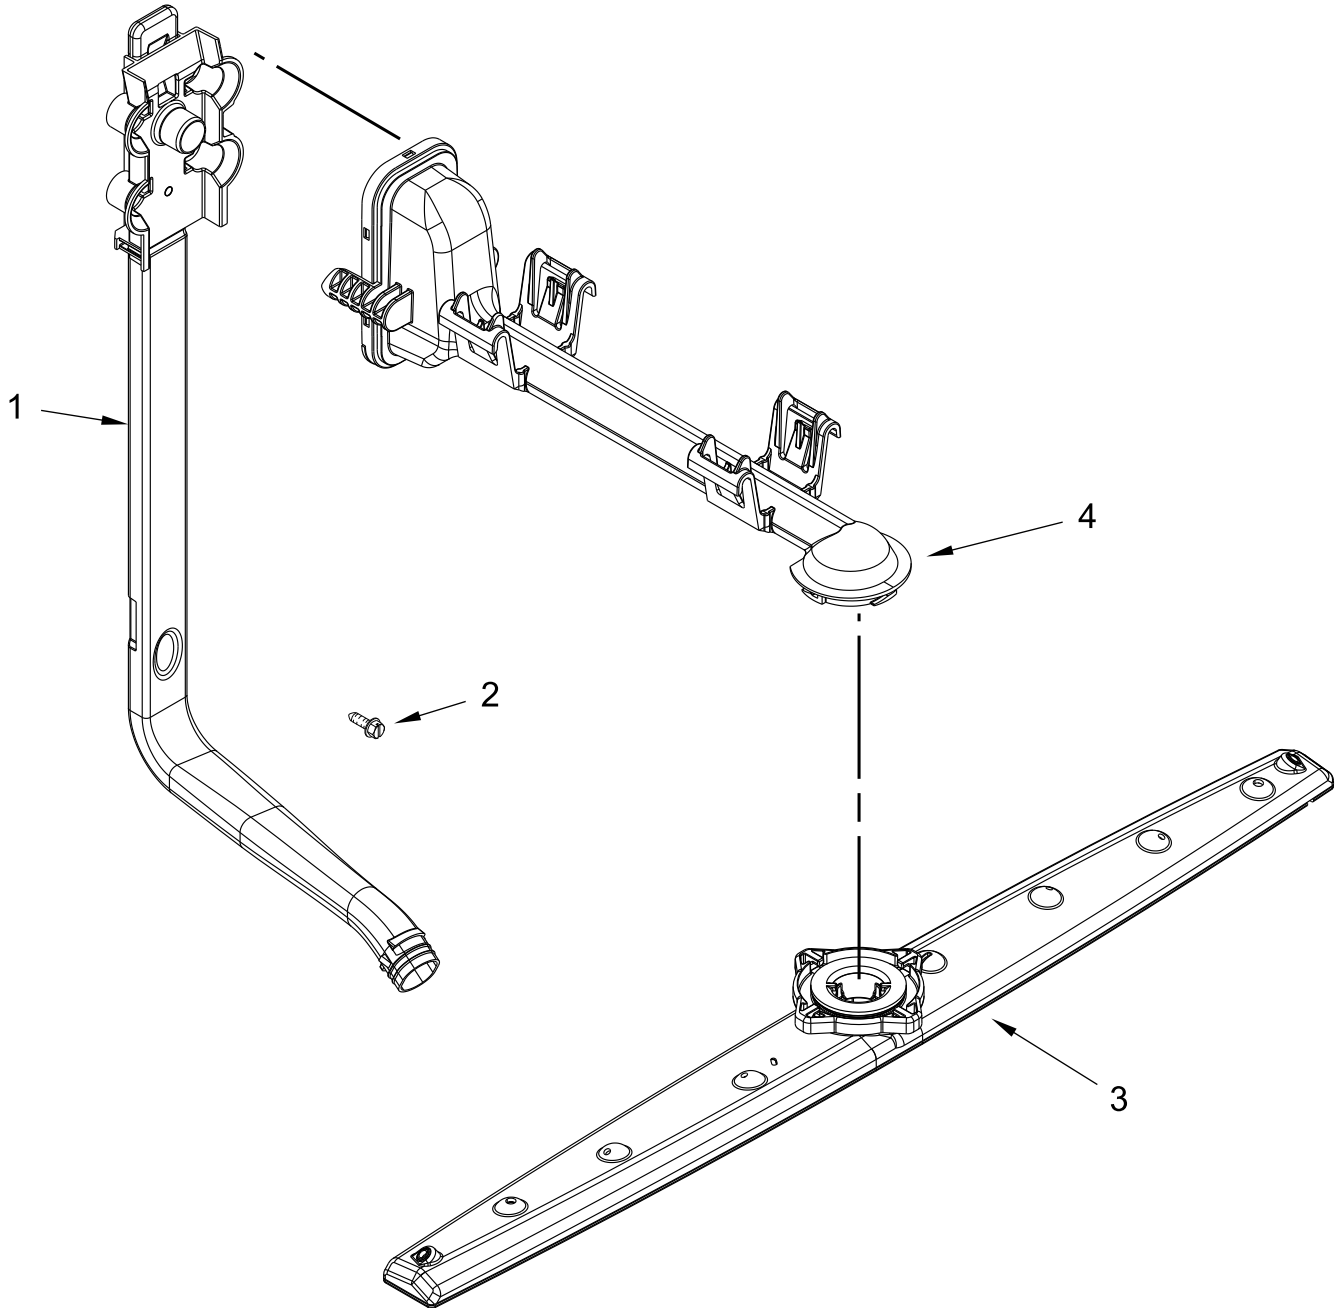

UPPER WASH AND RINSE PARTS

UPPER WASH AND RINSE PARTS

<u>Illus.</u> <u>No.</u>	<u>Part No.</u>	<u>Description</u>
1	W10340747	Feed Tube Assembly
2	W10165274	Screw
3	W10340504	Sprayarm
4	W10323195	Manifold