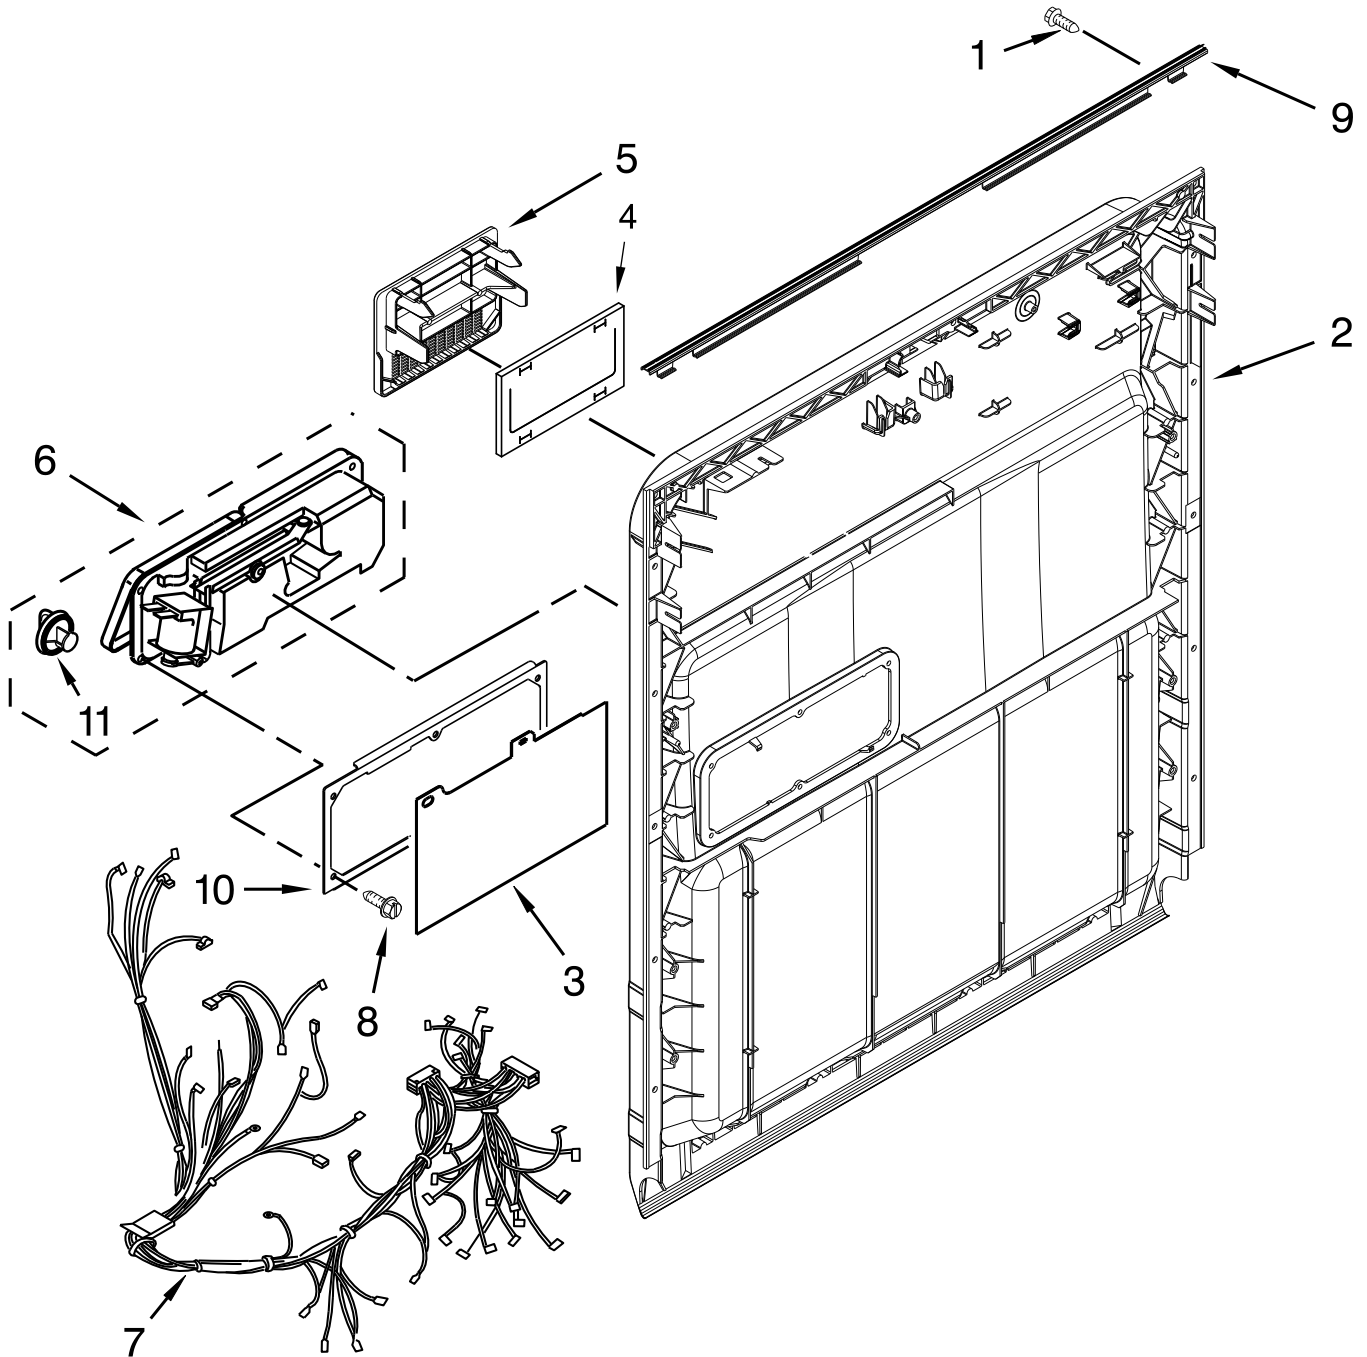

INNER DOOR PARTS

INNER DOOR PARTS

<u>Illus.</u> <u>No.</u>	<u>Part No.</u>	<u>Description</u>
1	W10348413	Screw
2	W10254547	Inner Door Assemblby (Also Order Item 4)
3	W10482094	Cover, Dispenser
4	W10475829	Gasket, Vent
5	W10254548	Deflector, Vent (Also Order Item 4)
6	W10195411	Dispenser, Assembly
7	W10496083	Wiring Harness
8	W10177098	Screw
9	8269296	Seal, Door/Console
10	W10462232	Bracket, Dispenser
11	8533380	Cap, Rinse Aid