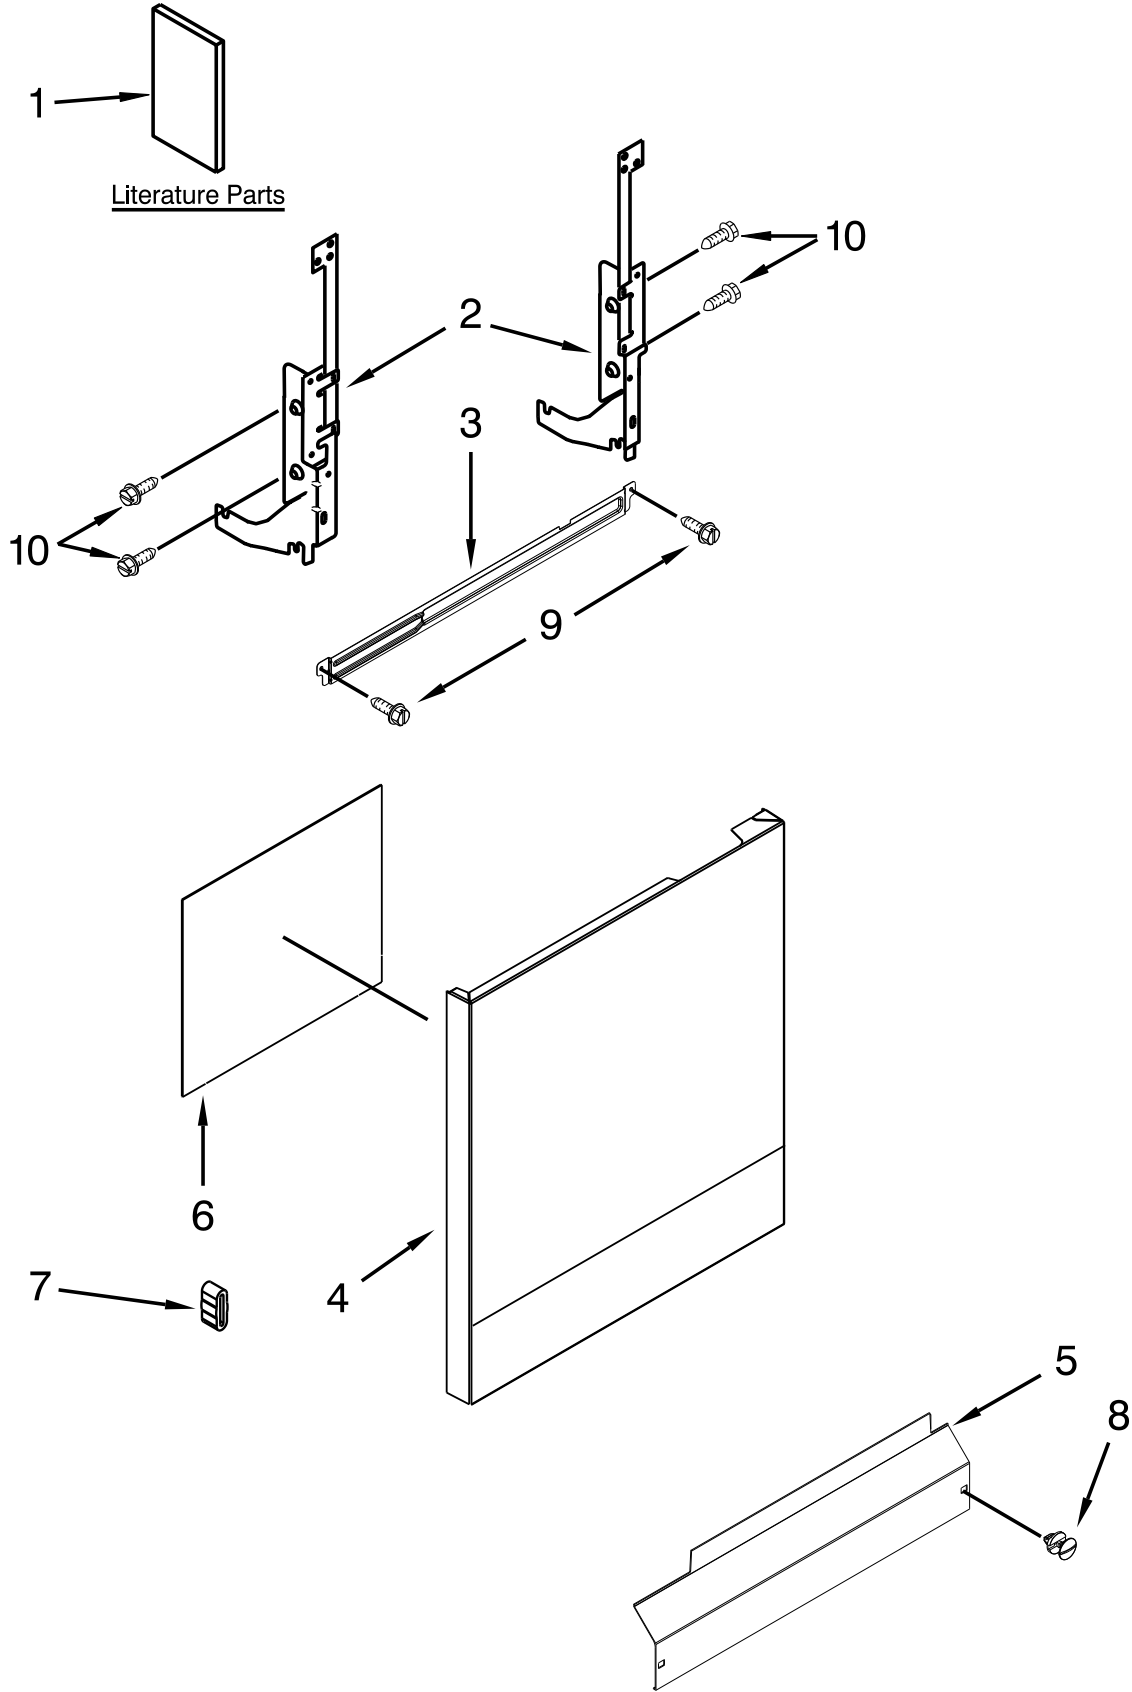

# DOOR AND PANEL PARTS

<u>Illus.</u> <u>No.</u>	<u>Part No.</u>	<u>Description</u>
1		Literature Parts
	W10435040	Installation Instructions
	W10490745	Energy Guide
	W10380253	Use & Care Guide, English/French
	W10350360	Use & Care Guide, Spanish
	W10321977	Tech Sheet, English
	W10475842	Tech Sheet, French
2		Arm, Hinge
	W10274922	Left Hand
	W10274921	Right Hand
3	W10195120	Stiffener, Door
4		Panel Front
	W10274890	Black
	W10274891	White
	W10274892	Biscuit/Bisque
	W10274893	Universal Silver
	W10274900	Stainless
5		Access Panel
	W10441006	Black
	W10441007	White
	W10441008	Biscuit/Bisque
6	W10073520	Insulation, Door
7	8268961	Sleeve, Friction
8		Fastener
	W10503548	Black
	W10503549	White
	W10503550	Biscuit/Bisque
9	304392	Screw
10	489470	Screw