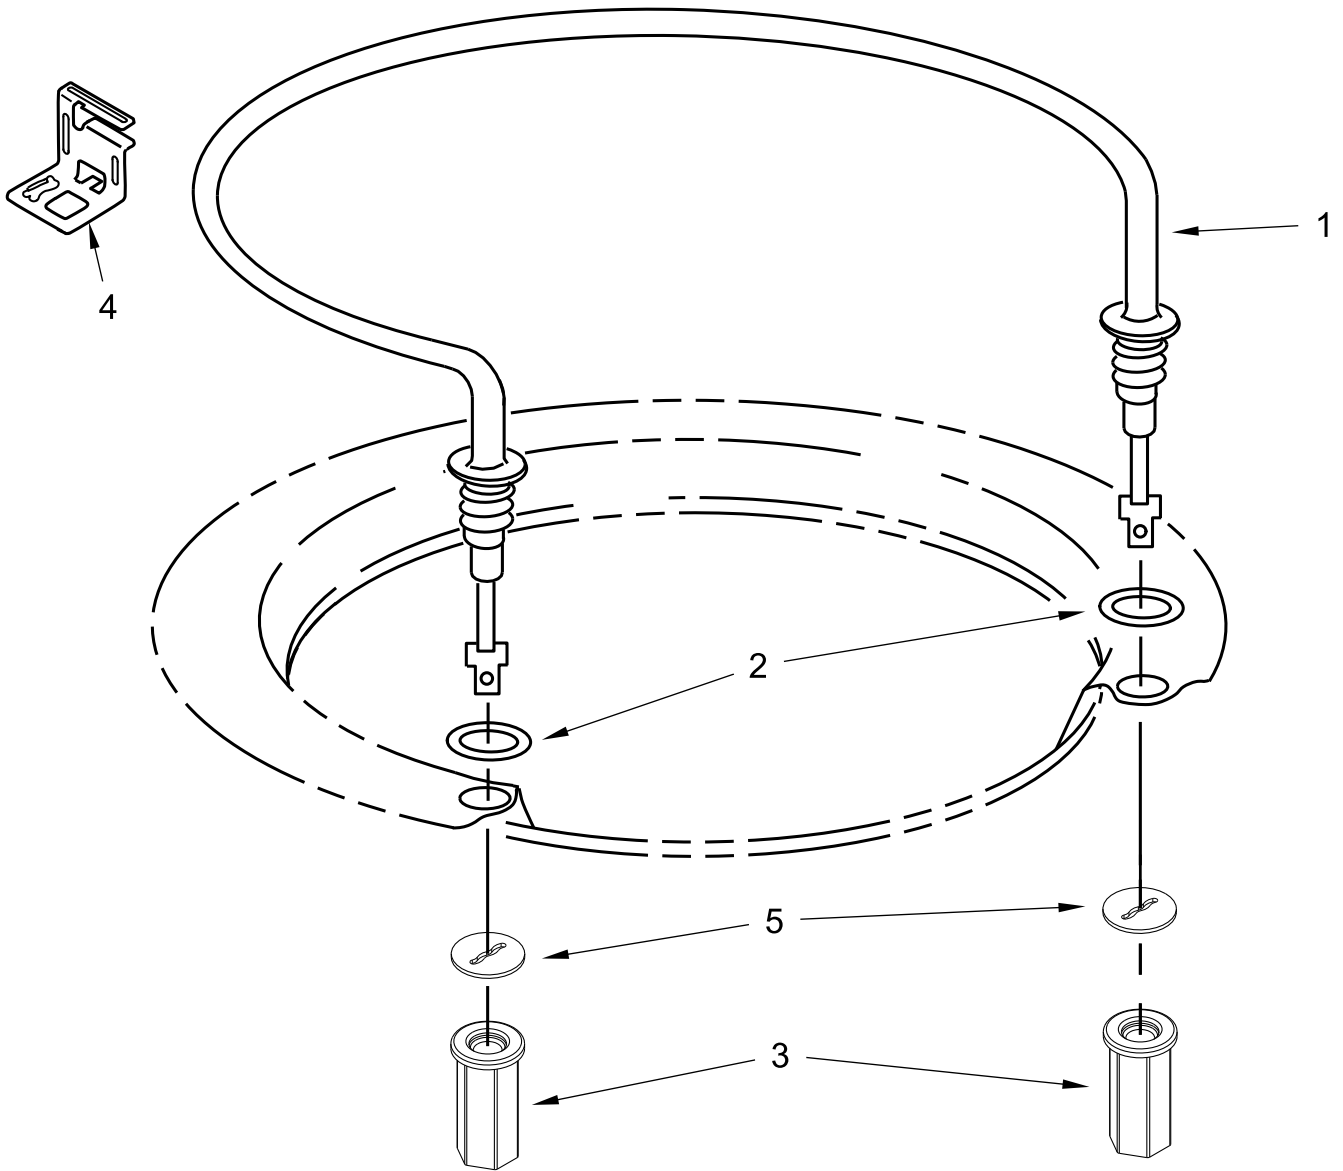

HEATER PARTS

HEATER PARTS

<u>Illus.</u> <u>No.</u>	<u>Part No.</u>	<u>Description</u>
1	W10134009	Heater Element Assembly (Includes Item 2)
2	717273	Washer (Rubber)
3	8268548	Nut, Heater Element
4	8269262	Bracket, Heater Support
5	W10343251	Shield, Heater Probe

NOTE: If heater
element is removed, it
must be replaced.