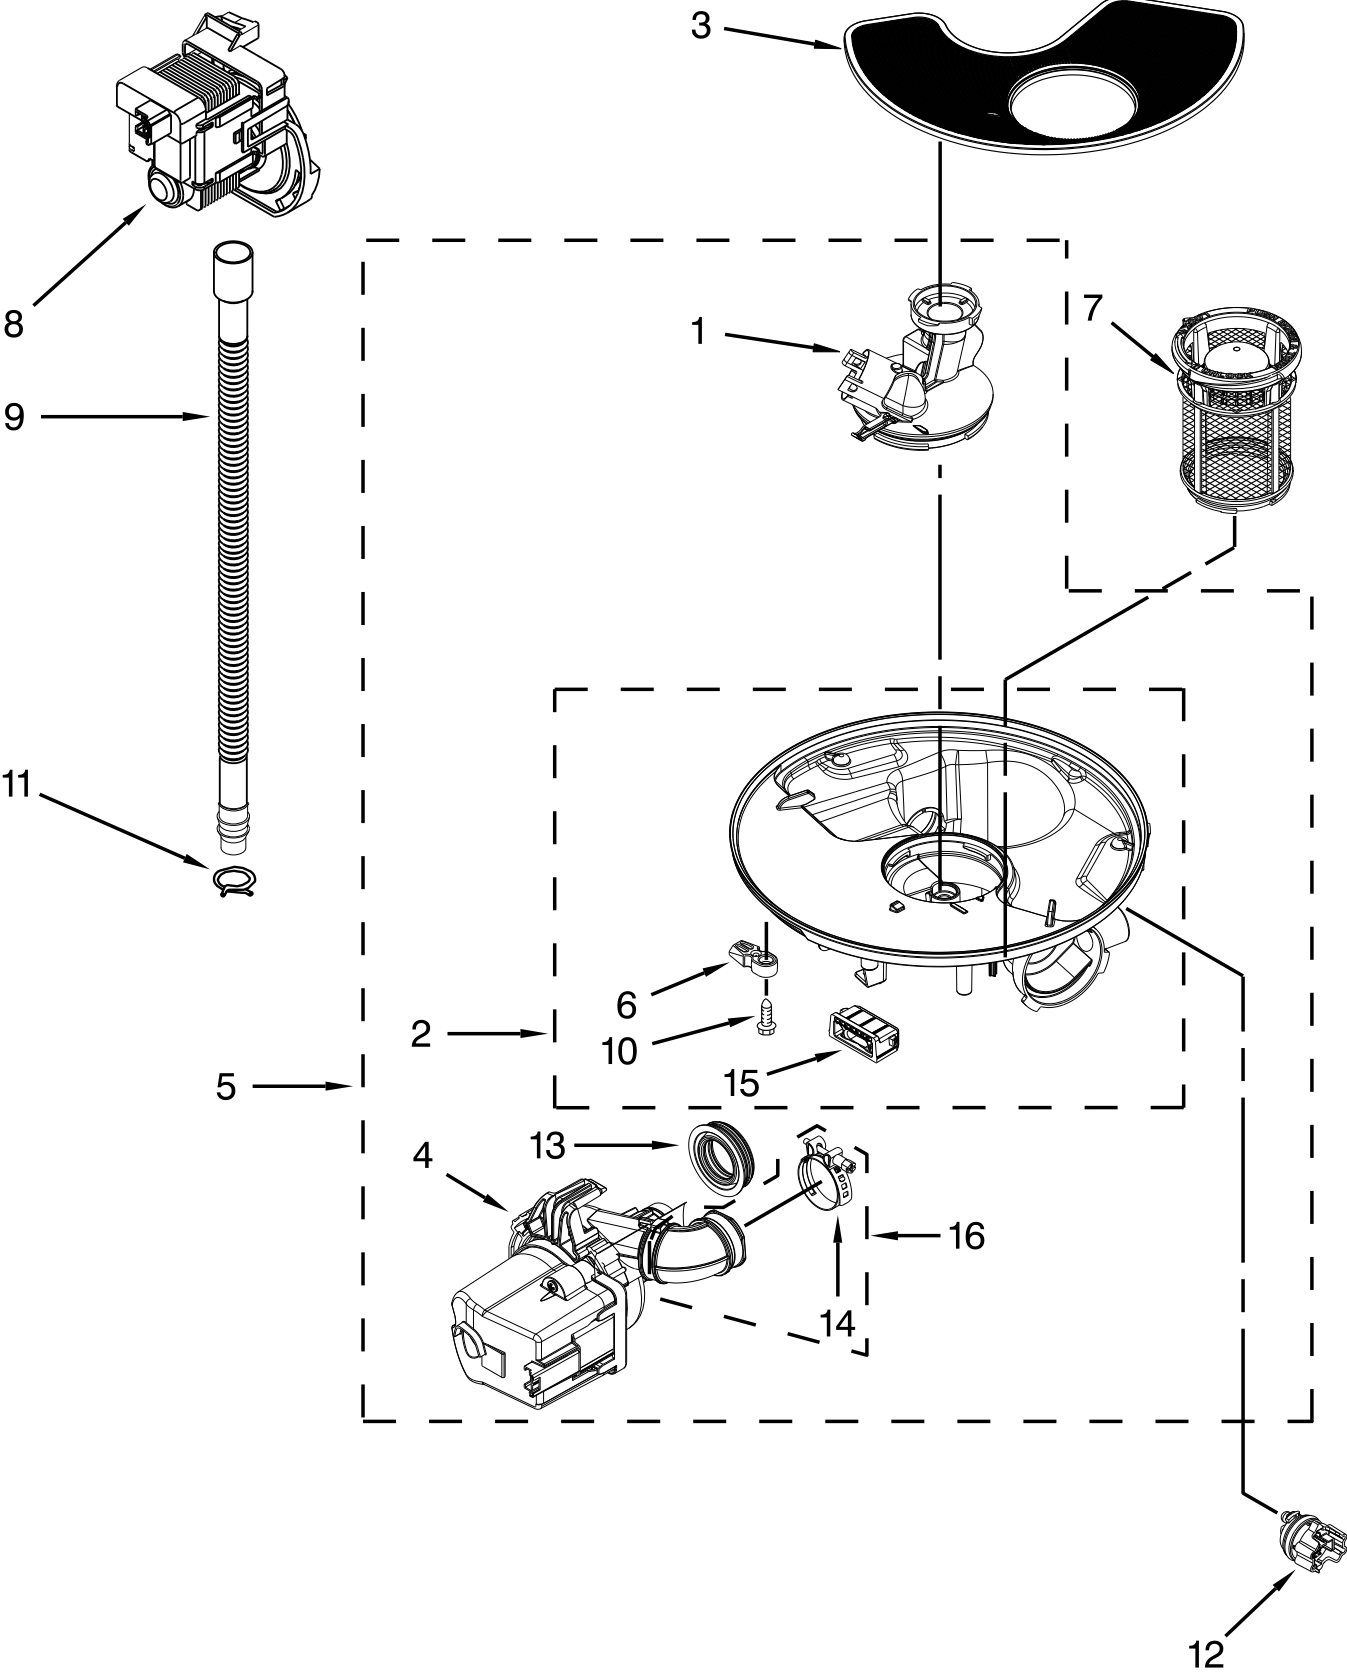

PUMP AND MOTOR PARTS

PUMP AND MOTOR PARTS

<u>Illus.</u> <u>No.</u>	<u>Part No.</u>	<u>Description</u>
1	W10455271	Cover, Outlet
2	W10482462	Sump With Seal
3	W10463906	Screen
4	W10510666	Motor (Also Order Items 13 & 16)
5	W10482480	Sump & Motor Assembly
6	W10372113	Tab, Sump
7	W10455263	Filter Cup Assembly
8	8558995	Pump, Drain
9	8269144	Hose, Drain
10	W10348407	Screw
11	370445	Clamp, Hose
12	W10134017	Indicator, Optical Wash
13	W10195068	Grommet
14	W10169167	Clamp, Hose
15	W10195086	Motor, Isolator
16	W10445975	Hose Asembly (Includes 2 Clamps)