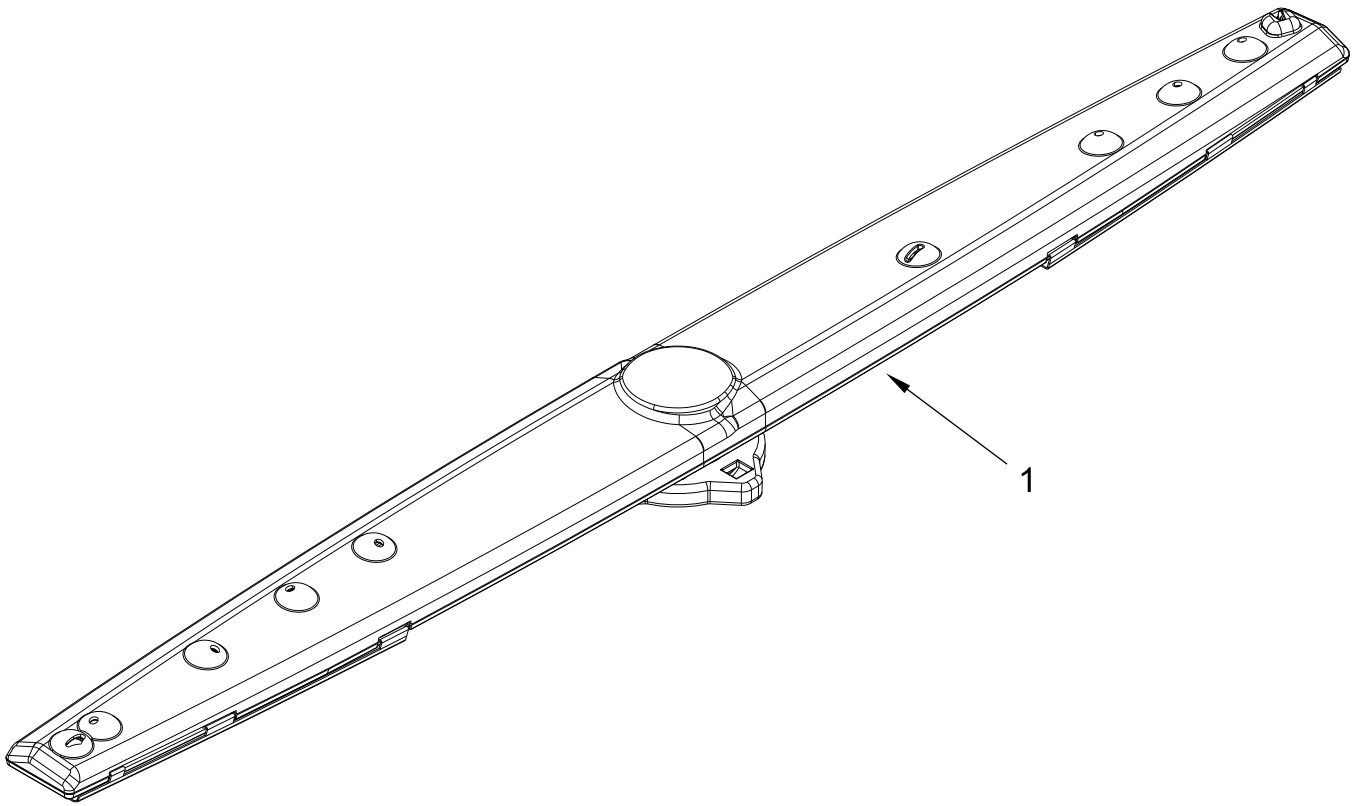

LOWER RACK PARTS

<u>Illus.</u> <u>No.</u>	<u>Part No.</u>	<u>Description</u>
1	8561705	Dishrack, Lower
2	8268645	Wheel & Transport Assembly
3	8268866	Basket, Silverware

LOWER WASHARM PARTS