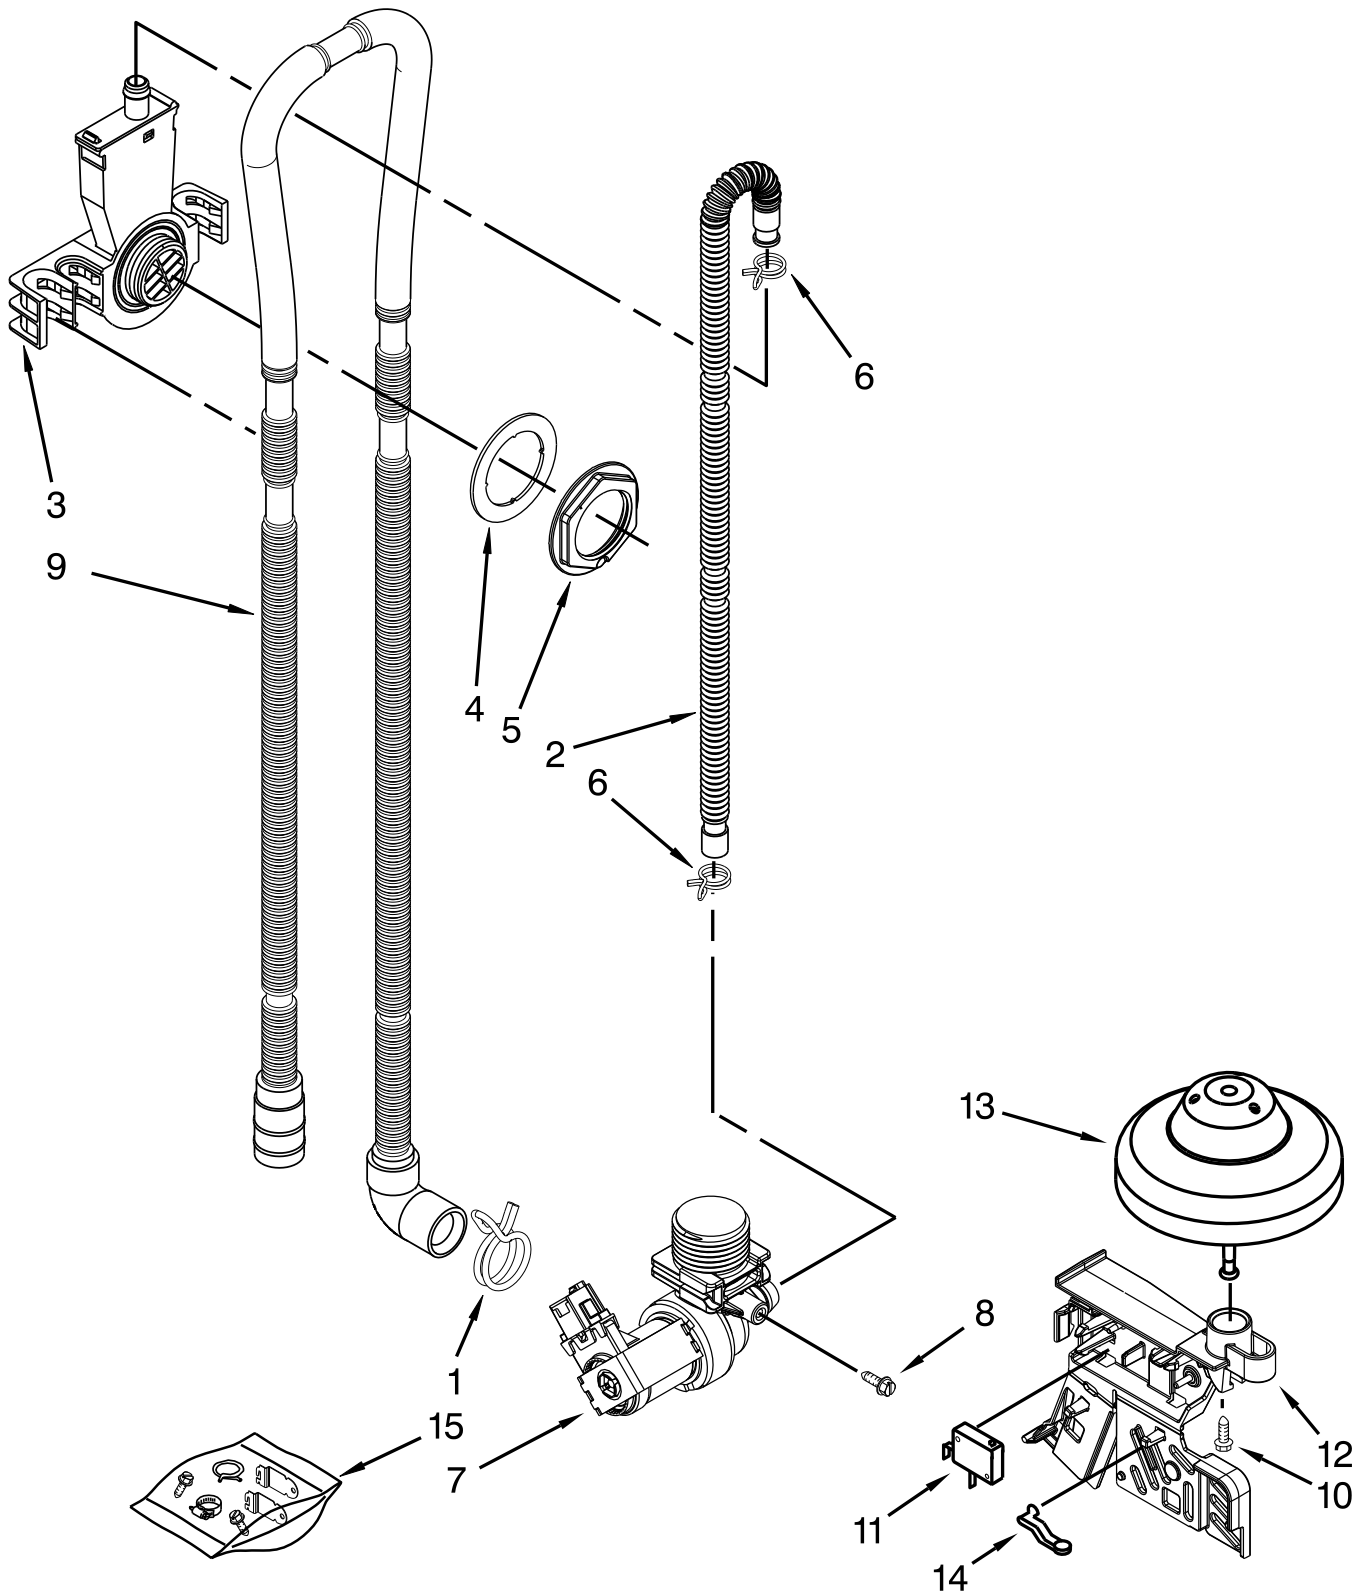

FILL, DRAIN AND OVERFILL PARTS

FILL, DRAIN AND OVERFILL PARTS

<u>Illus.</u> <u>No.</u>	<u>Part No.</u>	<u>Description</u>
1	370445	Clamp, Hose
2	8531412	Hose
3	W10195536	Inlet, Water (Also Order Item 4)
4	8531323	Gasket
5	8531326	Nut, Water Inlet (Also Order Item 4)
6	371505	Clamp, Hose
7	W10195047	Fill Valve Assembly
8	304392	Screw
9	W10418848	Drain Loop with Check Valve
10	304231	Screw
11	W10195039	Switch, Overfill Control
12	W10316267	Standpipe, Overfill
13	W10345285	Float & Retainer Assembly
14	W10195037	Lever, Overfill Switch
15	W10292152	Miscellaneous Parts Bag (Contains 2 Screws, 2 Clamps, & 2 Brackets)