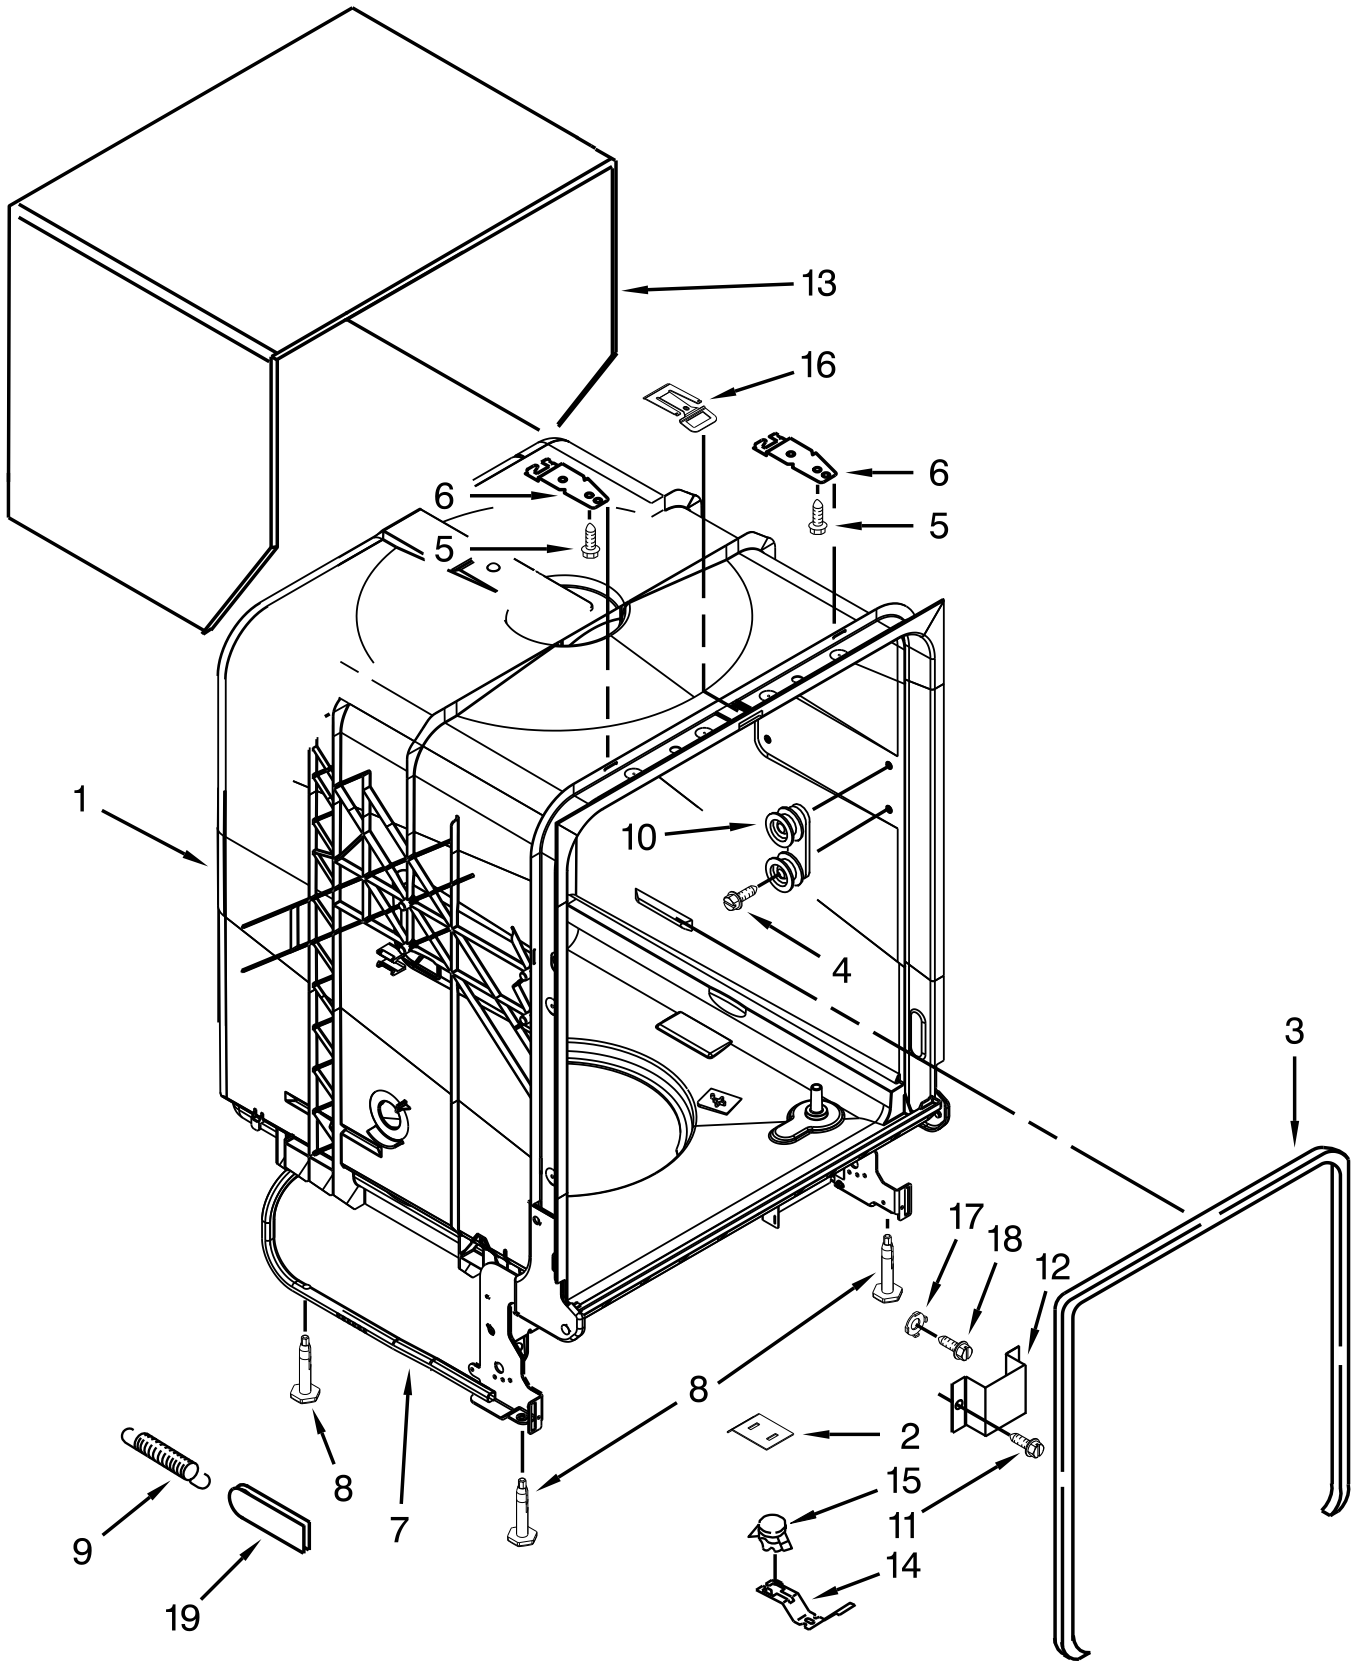

TUB AND FRAME PARTS

TUB AND FRAME PARTS

<u>Illus.</u> <u>No.</u>	<u>Part No.</u>	<u>Description</u>
1	W10349288	Tub Assembly
2	W10339699	Shield, Thermostat
3	W10524469	Seal, Tub
4	W10341745	Screw
5	3367670	Screw
6	8269145	Bracket, Undercounter
7	W10304231	Support, Bottom
8	W10304228	Leveler, Leg
9	W10337934	Spring, Door Balance
10	8270016	Wheel And Mount Assembly
11	3400892	Screw
12	8268991	Cover, Terminal Box
13	8573240	Shield, Tub Sound
14	3378595	Clip, Thermostat
15	W10339474	Thermostat
16	8580309	Strike, Plate
17	3378128	Washer, Pronged Cup
18	3400014	Screw, Grounding
19	8268990	Bushing, Door Spring