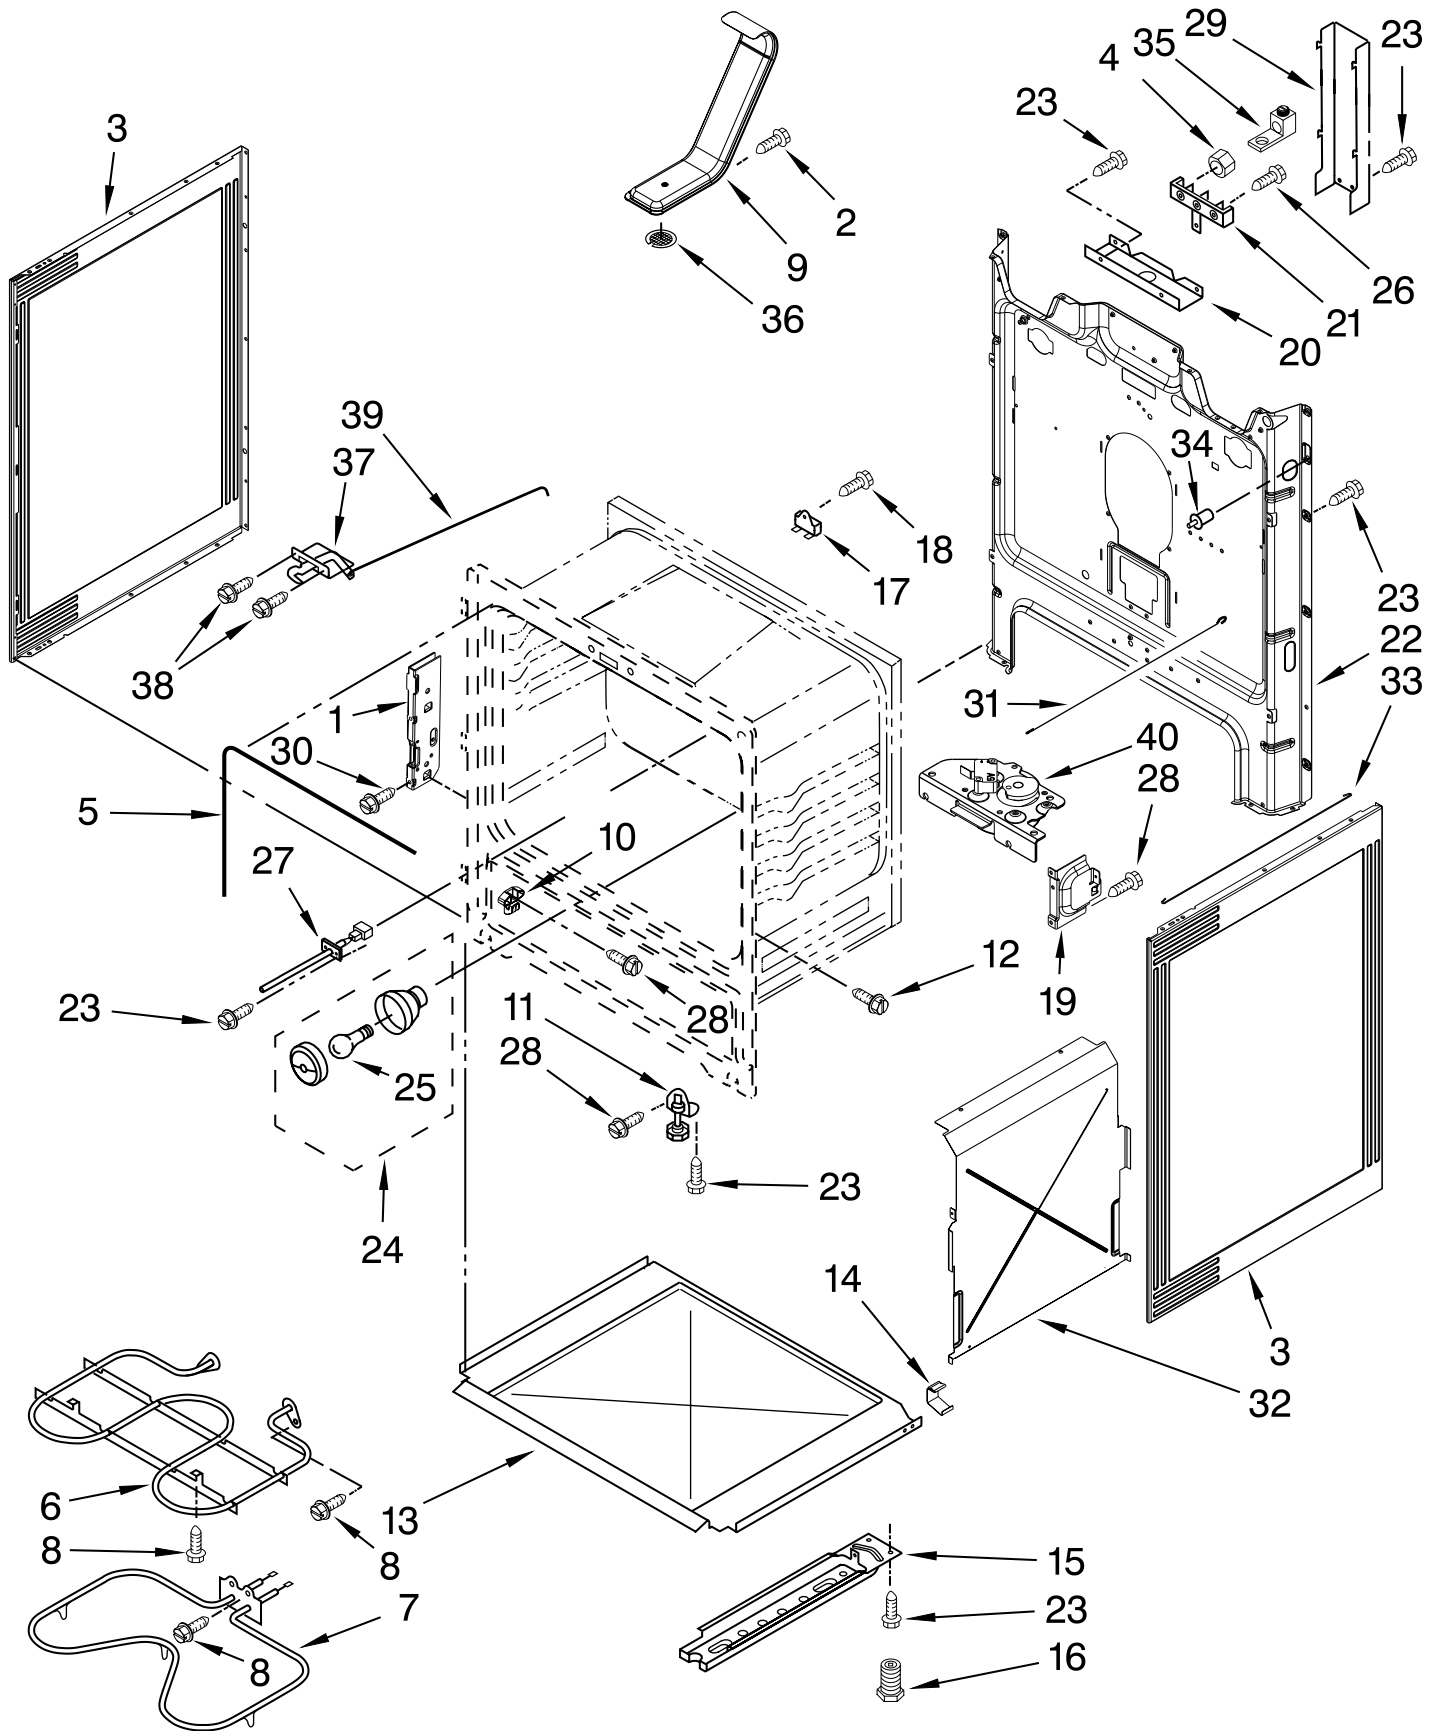

CHASSIS PARTS

For Models: WFE510S0AW0, WFE510S0AB0, WFE510S0AS0, WFE510S0AT0, WFE510S0AD0
(White) (Black) (Stainless) (Biscuit) (Universal Silver)

FOR ORDERING INFORMATION REFER TO PARTS PRICE LIST