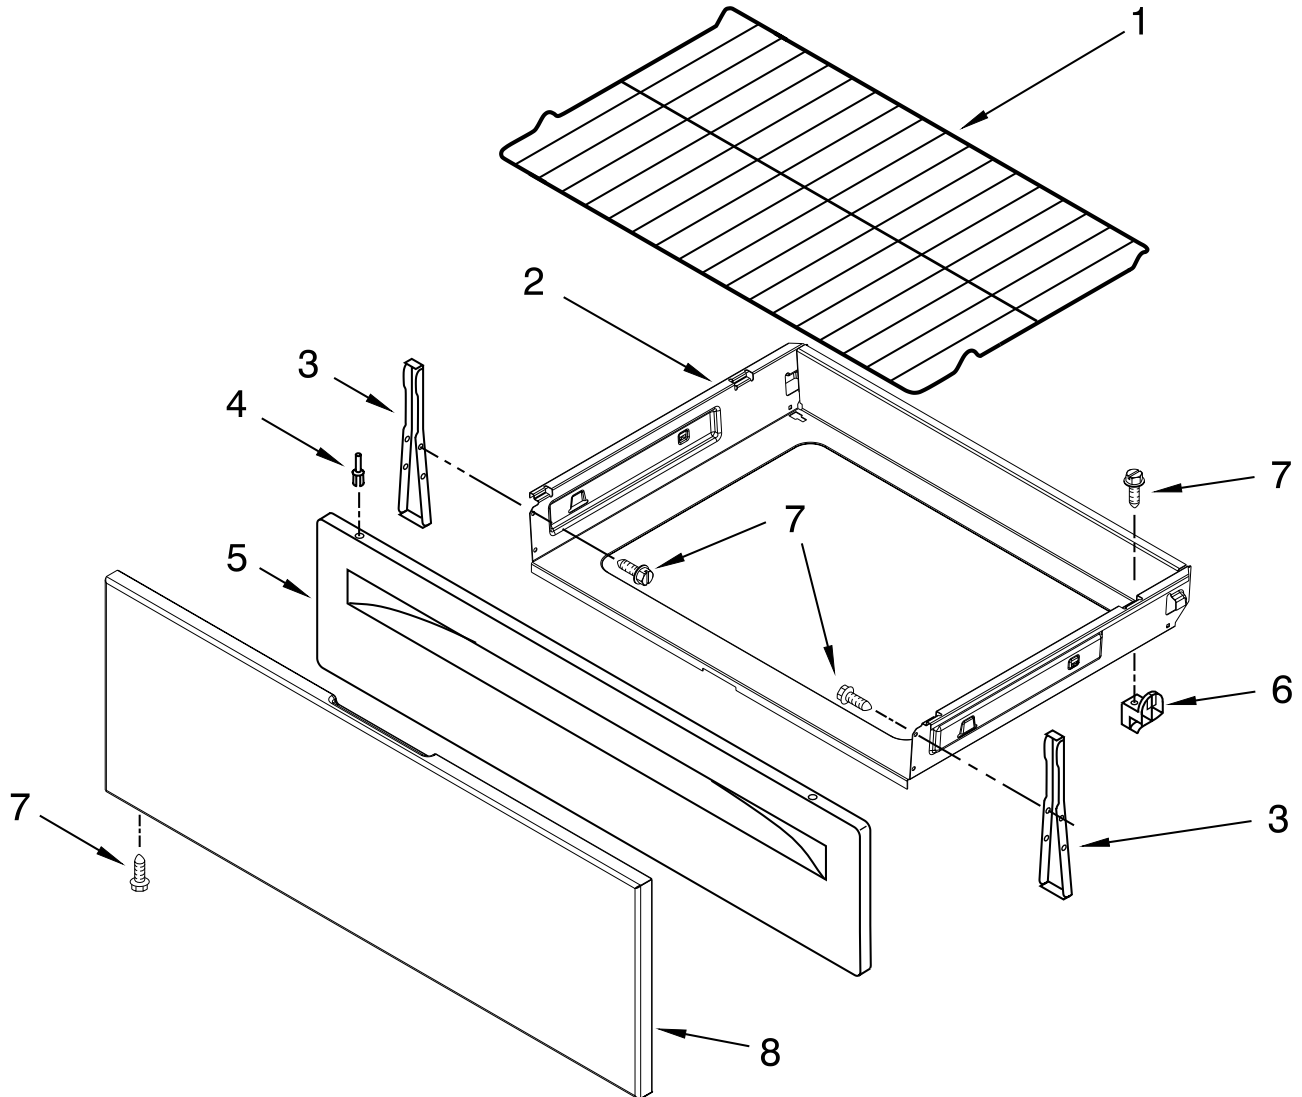

DRAWER & BROILER PARTS

For Models: WFE510S0AW0, WFE510S0AB0, WFE510S0AS0, WFE510S0AT0, WFE510S0AD0
(White) (Black) (Stainless) (Biscuit) (Universal Silver)

Illus. No.	Part No.	DESCRIPTION
1	W10268578	Rack, Oven
2	W10300032	Drawer, Storage
3		Bracket, Drawer
	W10462912	Wht & Blk Models
	W10462910	Stainless Model
4		Rivet, Push
	3196814	White
	3196813	Black
5		Panel, Drawer Frnt
	8053339	White
	8053341	Black
	8272501	Biscuit
	9761694	Universal Silver
6	W10317899	Glide, Drawer
7	3196165	Screw
8	W10330070	Panel (Stls. Mdl)

FOR ORDERING INFORMATION REFER TO PARTS PRICE LIST