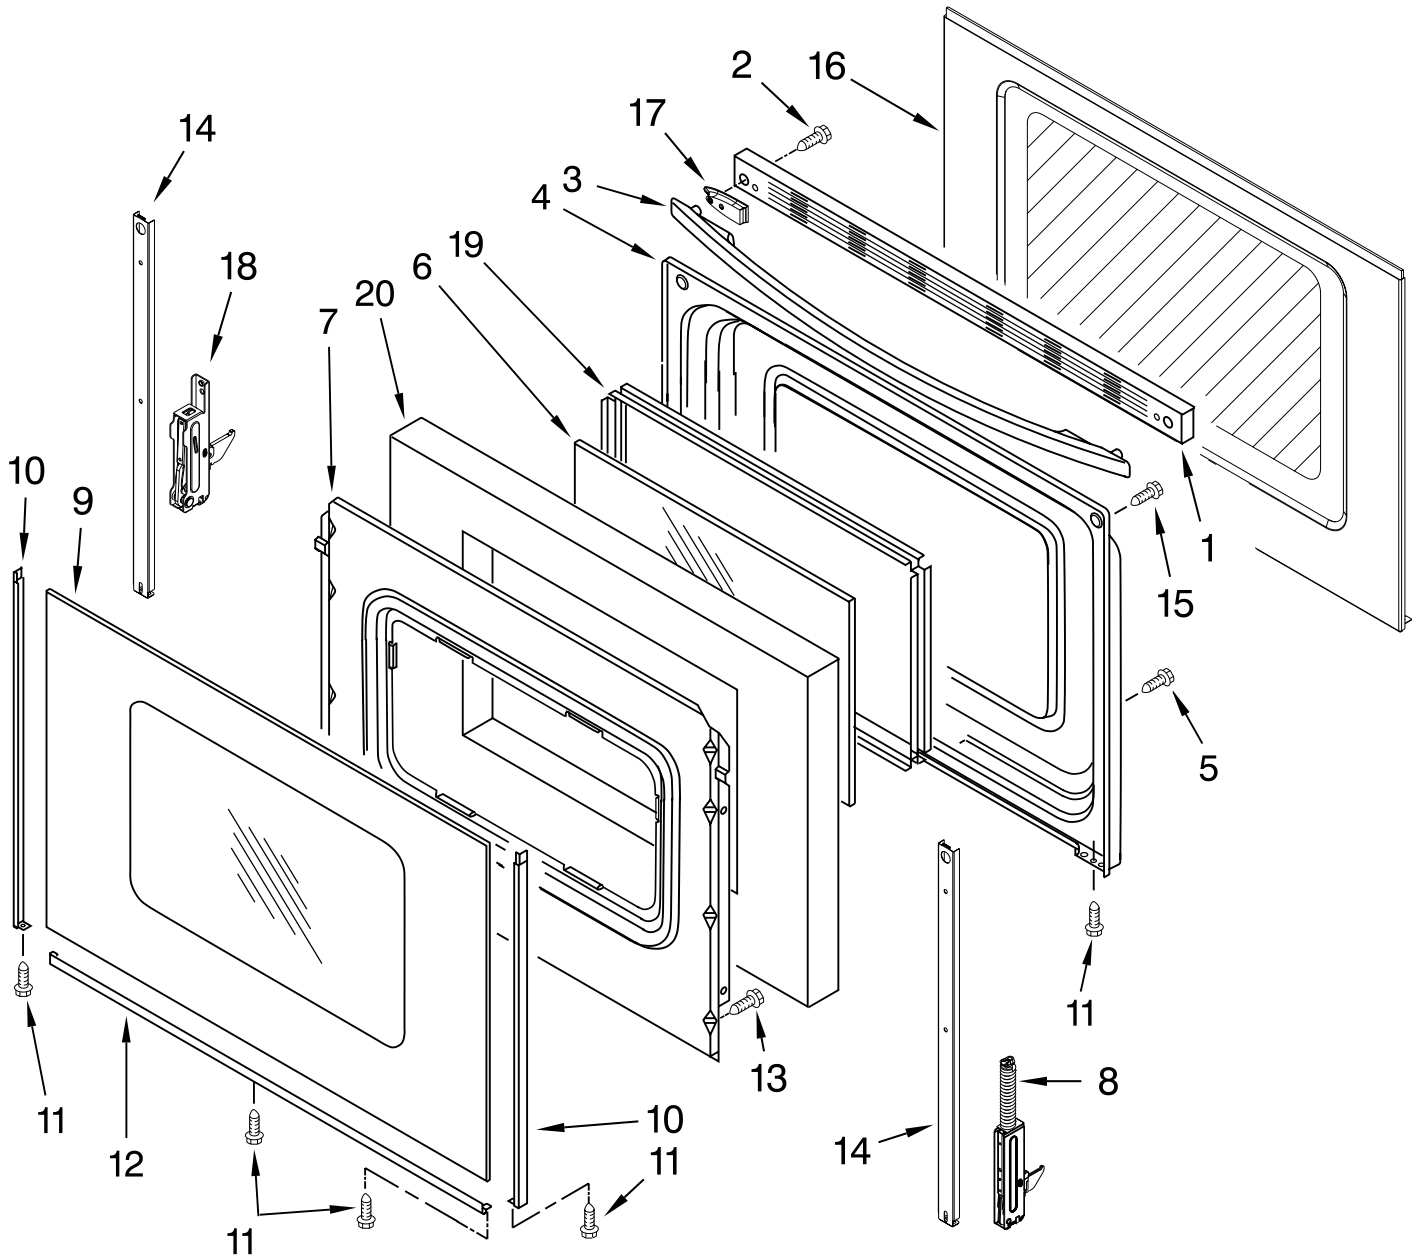

DOOR PARTS

For Models: WFE510S0AW0, WFE510S0AB0, WFE510S0AS0, WFE510S0AT0, WFE510S0AD0
(White) (Black) (Stainless) (Biscuit) (Universal Silver)

Illus. No.	Part No.	DESCRIPTION
1	W10310920	Trim, Top
	W10310922	White
	W10310923	Black
	W10310923	Biscuit
2	W10465148	Screw
3	W10300489	Handle, Door
	W10300490	White
	W10300490	Black
	W10254687	Stainless
	W10300491	Biscuit
4	9761344	Liner, Door
5	W10031790	Screw
6	9758162	Window, Inner
7	9761357	Retainer, Insul.

Illus. No.	Part No.	DESCRIPTION
8	W10299224	Hinge
	W10299224	Active
9	W10409945	Glass, Outer
	W10409945	White
	W10409946	Black
	W10409947	Biscuit
10	8523172	Trim, Side
	8523172	White LH
	8523166	White RH
	8523171	Black LH
	8523165	Black RH
	8523173	Biscuit LH
	8523167	Biscuit RH
11	3196160	Screw

Illus. No.	Part No.	DESCRIPTION
12	8523175	Trim, Lower
	8523175	White
	8523177	Black
	W10067550	Universal Silver
	8523178	Biscuit
13	W10031780	Screw
14	W10113759	Strap, Door
15	W10200660	Screw
16	W10330077	Door, Outer
	W10330077	(Stainless Only)
17	W10410341	Standoff, Handle
	W10410341	(Stainless Only)
18	W10299227	Hinge, Passive
19	W10316950	Frame, Glass
20	W10278991	Insulation, Door

FOR ORDERING INFORMATION REFER TO PARTS PRICE LIST