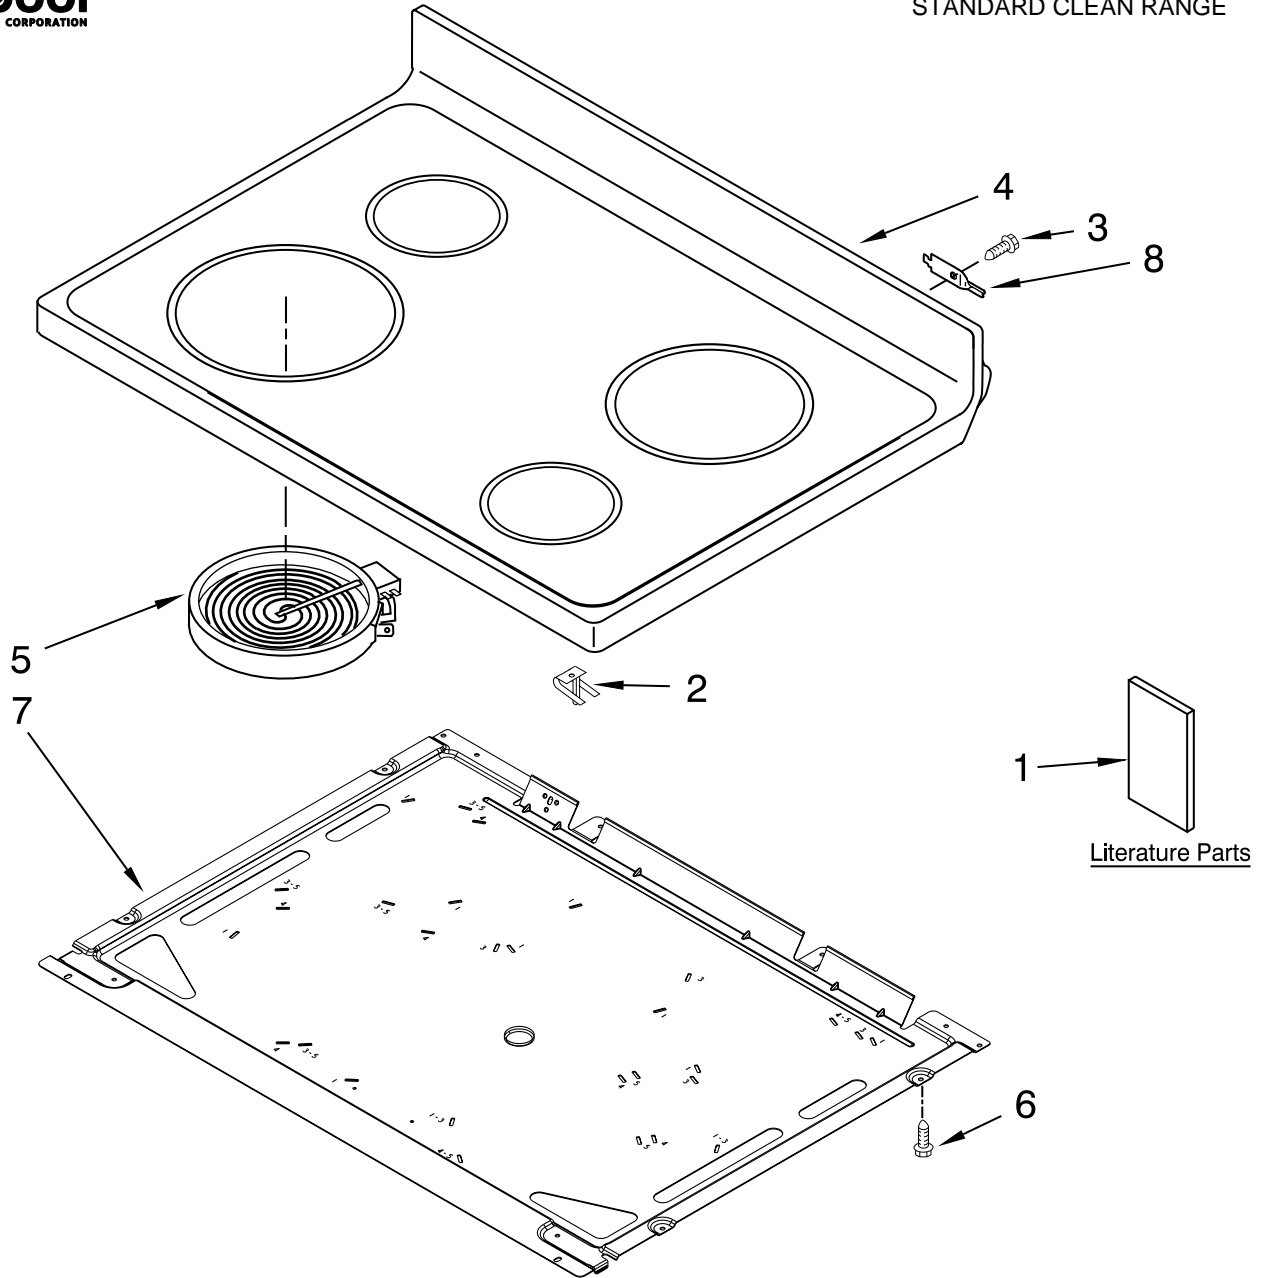

COOKTOP PARTS

For Models: WFE510S0AW0, WFE510S0AB0, WFE510S0AS0, WFE510S0AT0, WFE510S0AD0
 (White) (Black) (Stainless) (Biscuit) (Universal Silver)

30" ELECTRIC FREESTANDING
 STANDARD CLEAN RANGE

Illus. No.	Part No.	DESCRIPTION
1	W10403811	Literature Instructions Installations
	W10394383	Owners Manual
	W10432689	Tech Sheet
	9762761	Safer Cooking Tips

Illus. No.	Part No.	DESCRIPTION
2	W10225448	Spring, Locator
3	3196178	Screw
4	W10380656	White
	W10380657	Black
	W10411864	Biscuit

Illus. No.	Part No.	DESCRIPTION
5	W10275048	Element, Surface 3000/1400W - LF
	8273994	1200W - LR/RR
	8273992	2500W - RF
6	3196169	Screw
7	W10106409	Pan, Radiant
8	3195060	Hinge, Cooktop

Illus. No.	Part No.	DESCRIPTION
1		Endcap
	W10184433	White LH
	W10184434	White RH
	W10184437	Black LH
	W10184438	Black RH
	W10184435	Biscuit LH
	W10184436	Biscuit RH
2	3196200	Clip, Spring
3		Panel, Backguard
	W10370091	White
	W10333940	Black
	W10339376	Stainless
	W10370096	Universal Silver
	W10370182	Biscuit