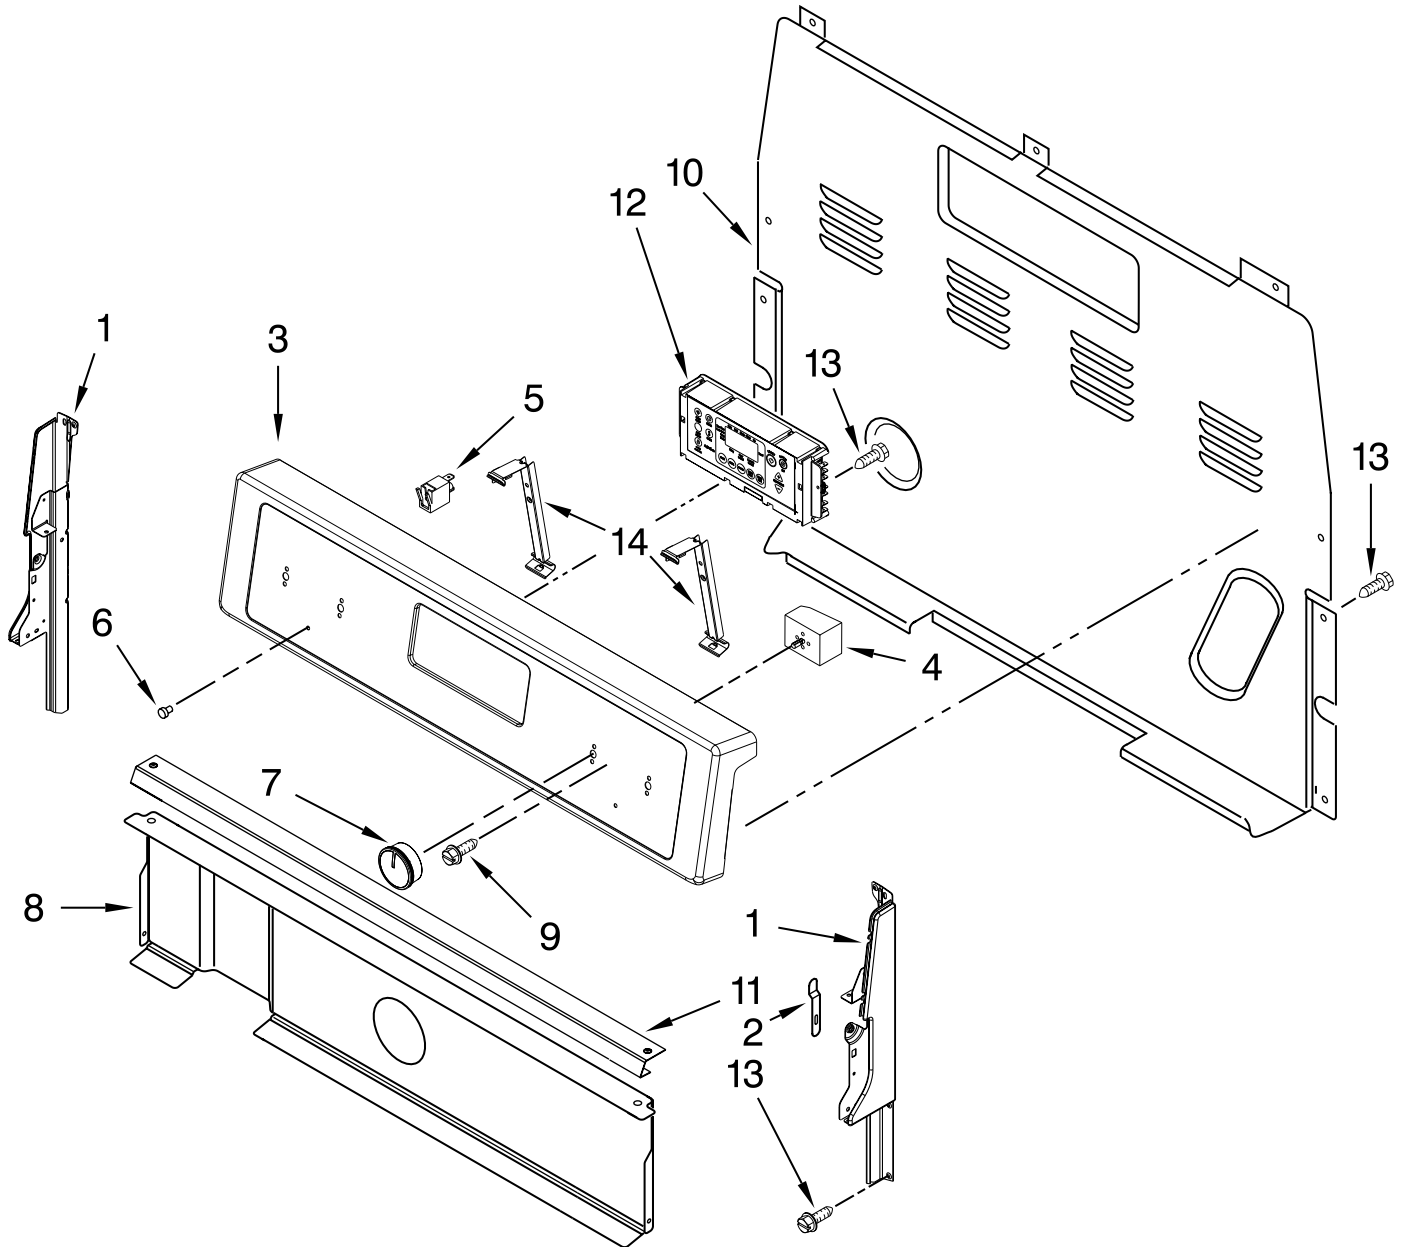

CONTROL PANEL PARTS

For Models: WFE510S0AW0, WFE510S0AB0, WFE510S0AS0, WFE510S0AT0, WFE510S0AD0
(White) (Black) (Stainless) (Biscuit) (Universal Silver)

Illus. No.	Part No.	DESCRIPTION
1		Endcap
	W10184433	White LH
	W10184434	White RH
	W10184437	Black LH
	W10184438	Black RH
	W10184435	Biscuit LH
	W10184436	Biscuit RH
2	3196200	Clip, Spring
3		Panel, Backguard
	W10370091	White
	W10333940	Black
	W10339376	Stainless
	W10370096	Universal Silver
	W10370182	Biscuit

Illus. No.	Part No.	DESCRIPTION
4		Switch, Infinite
	W10434452	Left Front
	3148951	Left & Right Rear
	3148954	Right Front
5	8523265	Light, Indicator
6	3196068	Lens, Light
7		Knob
	W10339426	White
	W10339425	Black
	W10339428	Biscuit
8	W10134247	Shield, Heat

Illus. No.	Part No.	DESCRIPTION
9	3400882	Screw
10	8272473	Cover, Upper
11	W10182322	Brkt-Mntg, Console
12		Control, Range
		(LCC95)
	W10348623	White
	W10348622	Black
	W10424886	Stainless
	W10413076	Biscuit
13	3196178	Screw
14	W10324410	Brkt-Mntg, EOC

FOR ORDERING INFORMATION REFER TO PARTS PRICE LIST